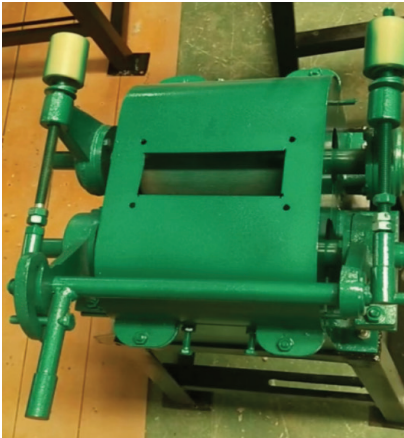

Stone removing machine: Impurities such as stones were screened from the newly harvested grain.

Machine à enlever les pierres: Les impuretés telles que les pierres ont été filtrées du grain nouvellement récolté.

Feeding belt
Tapis d'alimentation